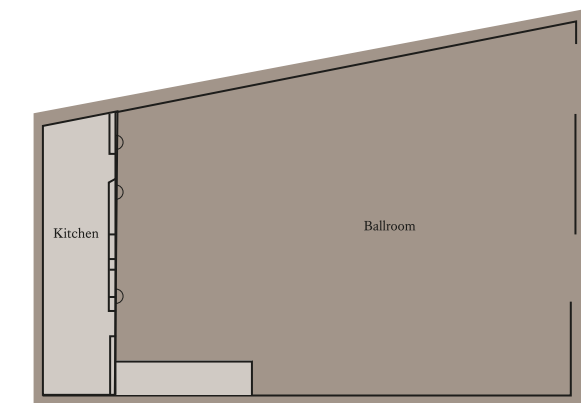

General information

- Currency-JO Dinar
- Climate -Temperature
- Tax and Service Charge are Applicable

Meeting Room	Sqm	Theatre	Classroom	U-Shape	Banqueting	Board	Cocktail
Ballroom	450	380	150	60	280	80	400
Mars	57	30	18	15	20	20	20
Sun	165	100	42	30	50	40	100
Moon	42	-	-	-	10	12	-
Jupiter	82	60	30	22	35	30	50
Venus	85	60	30	22	35	30	50
Pluto	85	60	30	22	35	30	50
Conference Foyer	200	150	-	-	80	-	80
Conference Exhibition	372	-	-	-	-	-	150
Mercury Meeting Room	30	50	30	30	20	60	-
Meeting Room	Sqm	Theatre	Classroom	U-Shape	Banqueting	Boaed	Cocktail
Meeting Room 1	60	40	18	18	20	20	50
Meeting Room 2	47	40	18	18	20	20	50
Meeting Room 3	94	40	40	30	40	30	75
Meeting Room 4	77	72	36	28	40	30	72