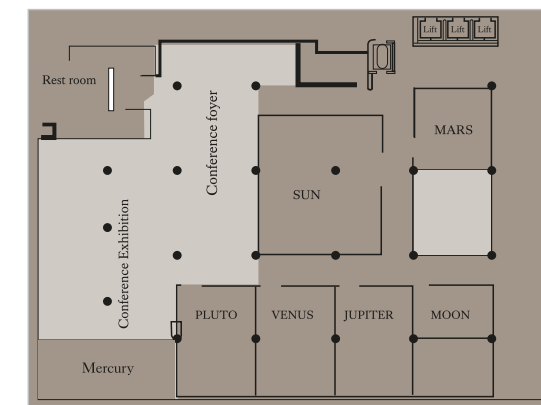

Places of Interest

- Shopping District-3km
- City Center-5 km
- Citadel and Roman Amphitheatre-9 km
- Madaba and Mount Nebo-20 km
- Jerash- 30 km
- Dead Sea and Baptism Site-52 km

Hotel Services

- 2 Executive Floors and One Executive lounge
- Concierge Services
- Car rental Services
- Valet Parking

General information

- Currency-JO Dinar
- Climate -Temperature
- Tax and Service Charge are Applicable

Meeting Room	Sqm	Theatre	Classroom	U-Shape	Banqueting	Board	Cocktail
Ballroom	450	380	150	60	280	80	400
Mars	57	30	18	15	20	20	20
Sun	165	100	42	30	50	40	100
Moon	42	-	-	-	10	12	-
Jupiter	82	60	30	22	35	30	50
Venus	85	60	30	22	35	30	50
Pluto	85	60	30	22	35	30	50
Conference Foyer	200	150	-	-	80	-	80
Conference Exhibition	372	-	-	-	-	-	150
Mercury Meeting Room	30	50	30	30	20	60	-
Meeting Room	Sqm	Theatre	Classroom	U-Shape	Banqueting	Boaed	Cocktail
Meeting Room 1	60	40	18	18	20	20	50
Meeting Room 2	47	40	18	18	20	20	50
Meeting Room 3	94	40	40	30	40	30	75
Meeting Room 4	77	72	36	28	40	30	72